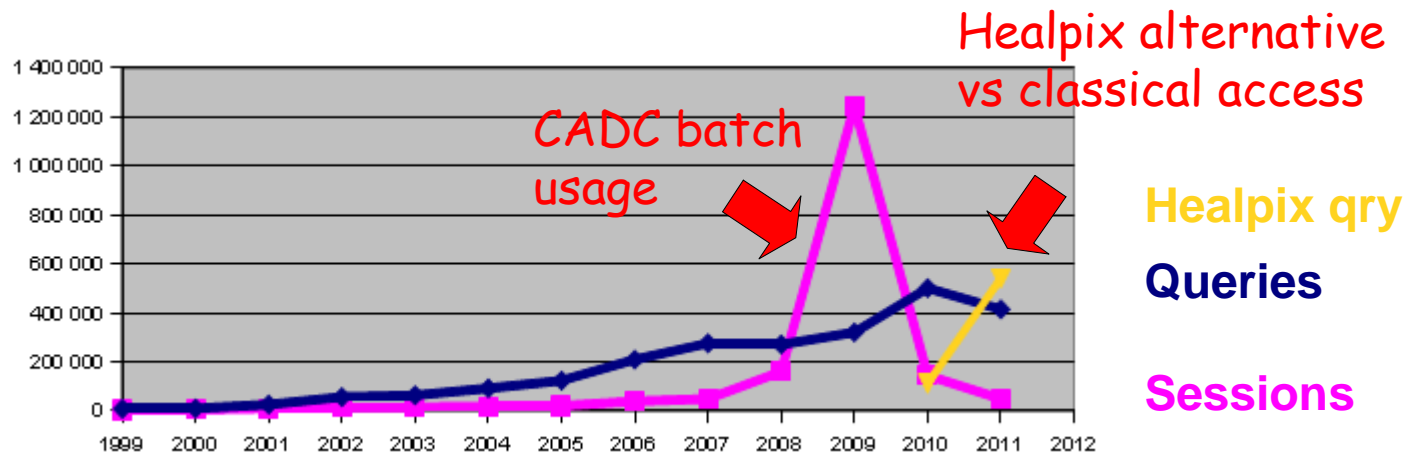

# Evolution

Audience

Hosts

Install

Usage

Healpix alternative vs classical access

CADC batch usage

Healpix qry

Queries

Sessions

(\*) per month