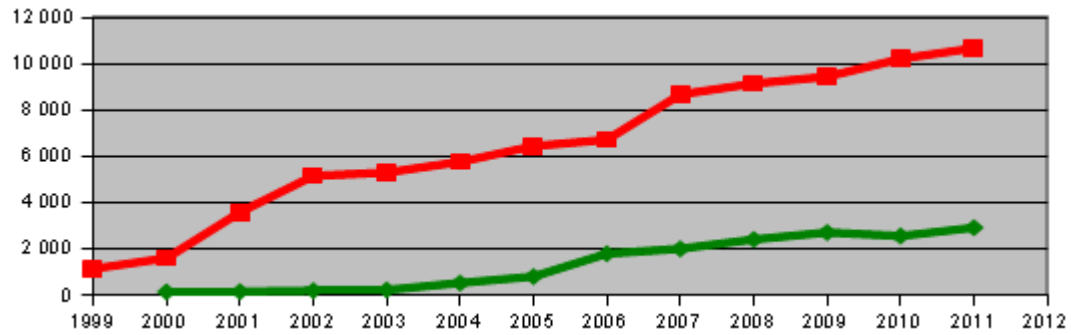

Evolution

Audience

Hosts

Install

Usage