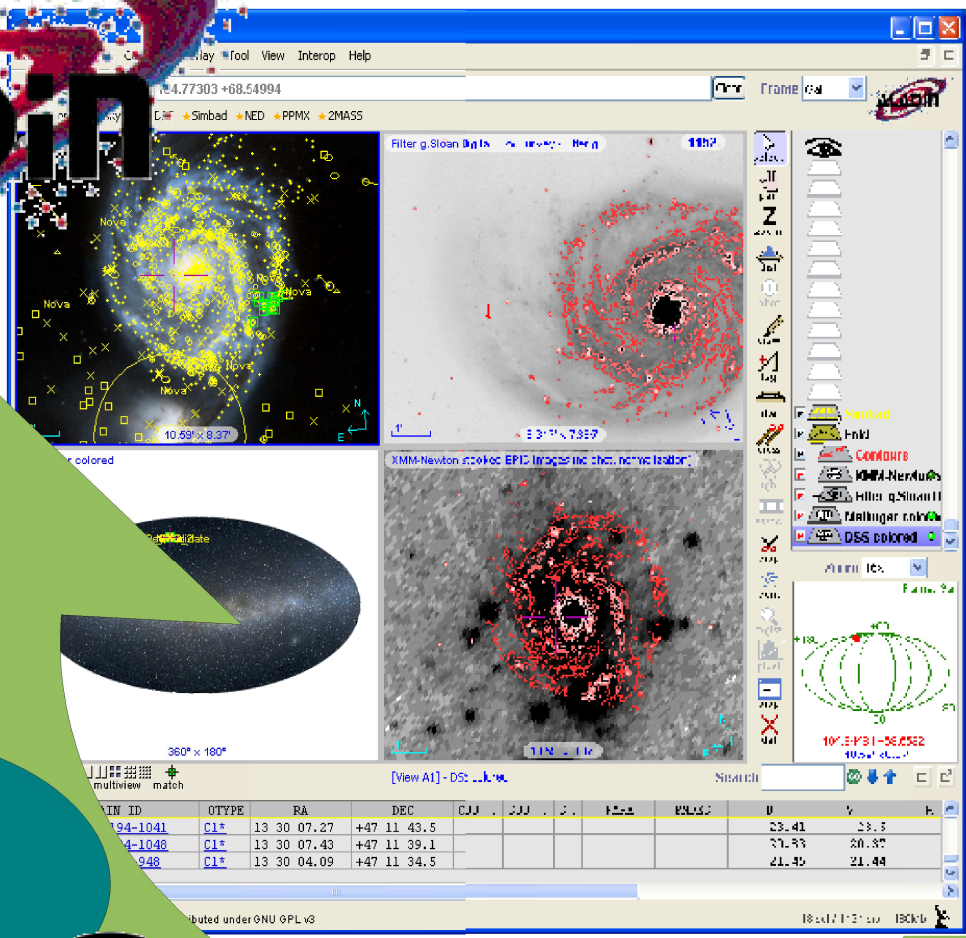

ALADIN

EDS
SIMBAD
All vizieR
Aladin images

Remote

CADC
MAST
NED
SkyBot
SkyView
UKIDSS
Sloan

File

- Image
- Optical
- Halpha
- CO
- H I
- Radio
- Infrared
- Subar
- IRAC color 1,2,3,4 - GLIMPSE_SAGE
- IRAC1 - 3.6mu (GLIMPSE, CCD, Tau)
- IRAC2 - 4.5mu (GLIMPSE, CCD, Tau)
- IRAC3 - 5.8mu (GLIMPSE, CCD, Tau)
- IRAC4 - 8.0mu (GLIMPSE, CCD, Tau)
- MPS1 - 24mu (MPS1Gal, CCD, Tau)
- WISE
- 2MASS J (SPAC/NASA)
- IRAS
- X
- Progressive catalog
- Density map

1. all VO
2. Hubble Legacy Archive (HLA)
   - 2MASS All-Sky Quicklook Image Service
   - The IRAS Sky Survey Atlas
   - Aladin
   - 2MASS Large Galaxy Atlas
   - The NASA/IPAC Extragalactic Database Image Data Atlas
   - Multimission Archive at STScI (MAST)
   - SOCDD
   - Tofo frame
   - FSSM
   - F785LP
   - F150W
   - F187W
   - F160W

1. Fits VOTable
2. Healpix SIA ASCII
3. Jpeg RGB Cube
4. CSV