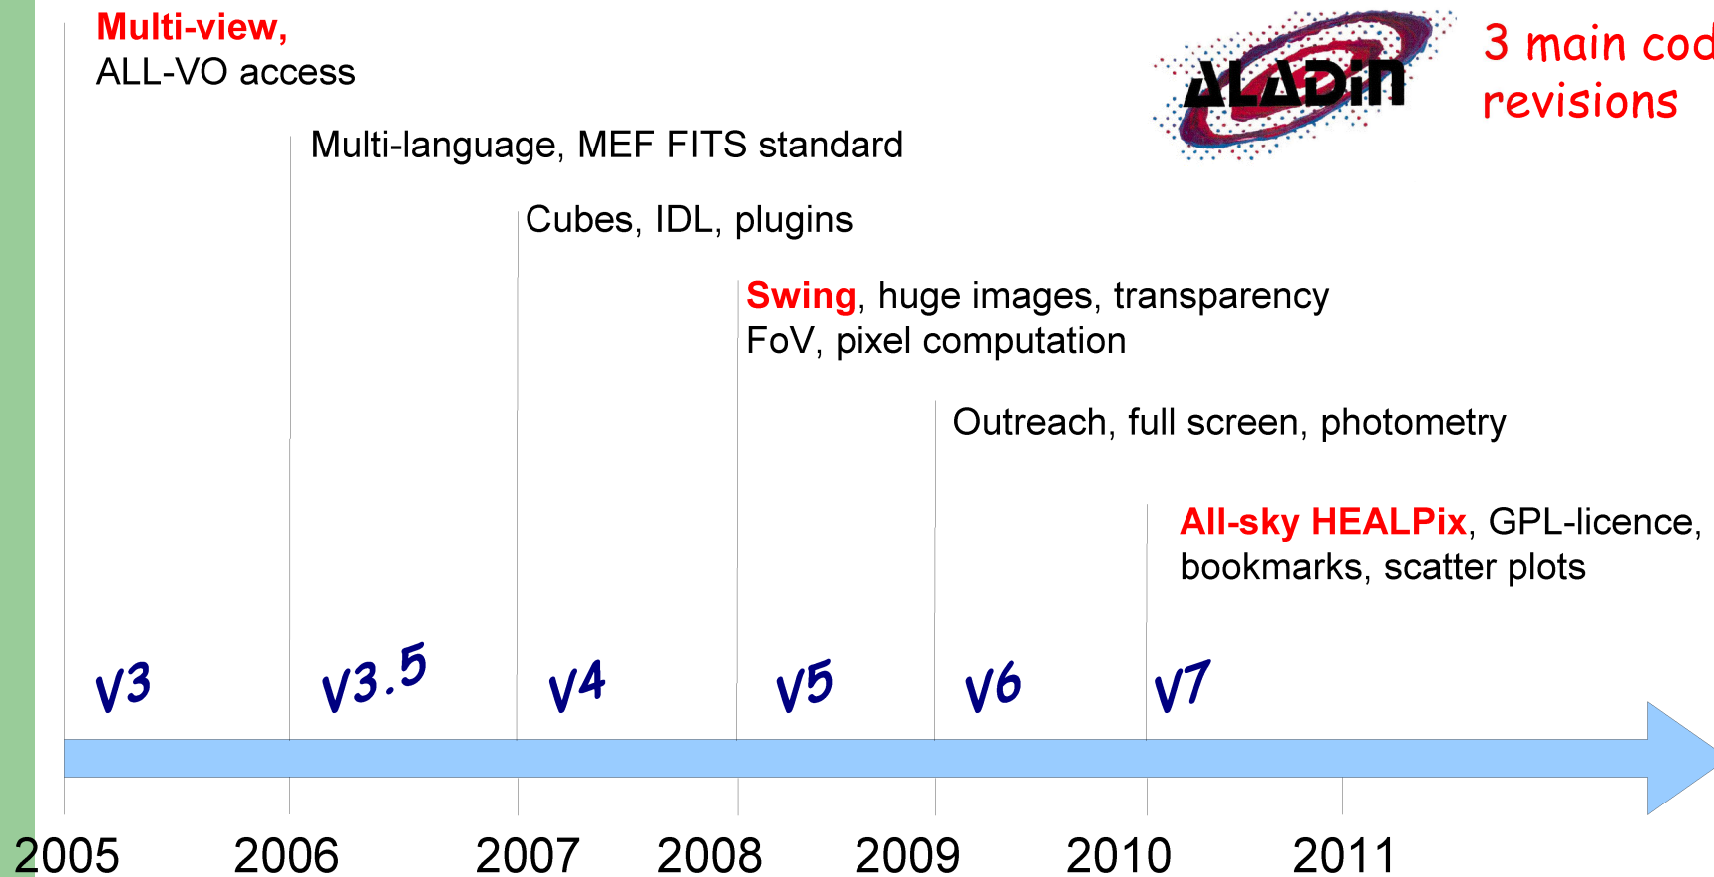

# Main collaborations

# Main code evolutions

3 main code revisions

New paradigm with  
HEALPix all-sky mode