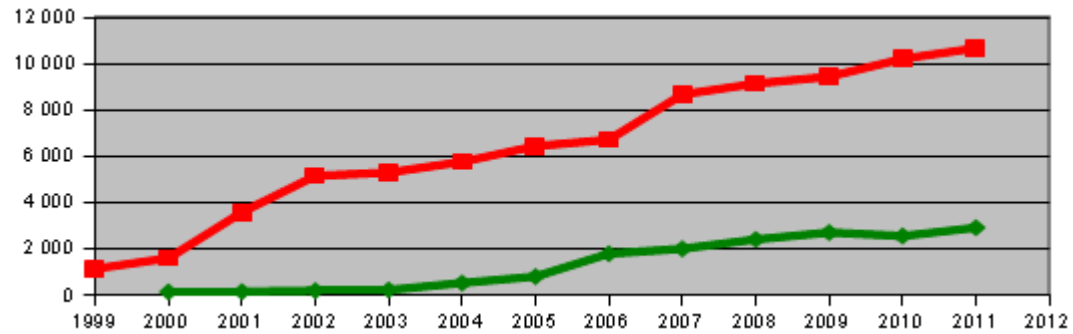

Evolution

Audience

Hosts

Install

Usage