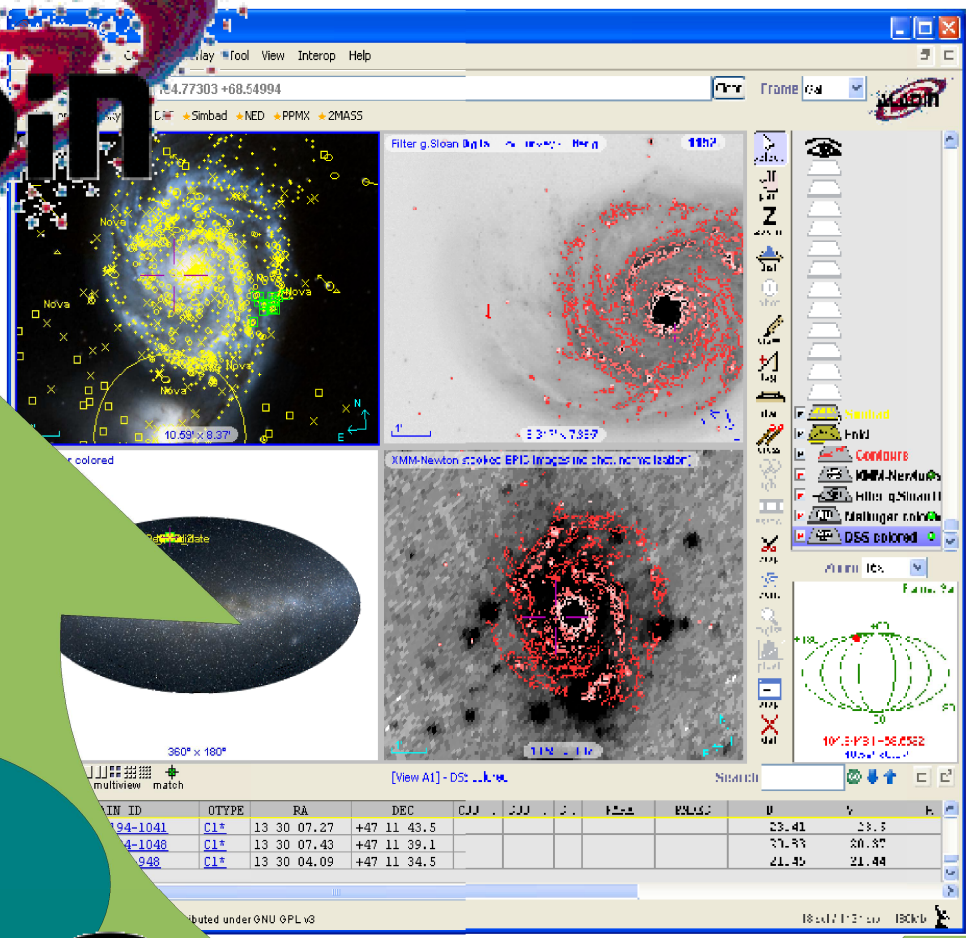

The logo for ALADIN features the word "ALADIN" in a bold, black, sans-serif font. The text is centered and overlaid on a dark blue horizontal bar. Behind the text and bar is a stylized, swirling graphic composed of red and blue lines, surrounded by a cloud of small red and blue dots. The entire graphic is set against a white background with a green decorative element in the top-left corner.

ALADIN

Pierre Fernique

CDS council – June 2011

Service description

« *Aladin has become the astronomical reference software dedicated to the integration, visualization and manipulation of images and catalogues provided by most of astronomical data servers in the world (CDS, ESO, ESA, NASA, CADC,...) »*

ALADIN

EDS
 SIMBAD
 All vizieR
 Aladin images

Remote

CADC
 MAST
 NED
 SkyBot
 SkyView
 UKIDSS
 Sloan

File

Fits VOTable
 Healpix SIA ASCII
 Jpeg RGB Cube
 CSV

Allsky
 all VO
 Hubble Legacy Archive (HLA)
 2MASS All-Sky Quicklook Image Service
 The IRAS Sky Survey Atlas
 Aladin
 2MASS Large Galaxy Atlas
 The NASA/IPAC Extragalactic Database Image Data Atlas
 Multiresolution Archive at STScI (MAST)
 SOCCD
 Info frame
 FSSM
 F785LP
 F150W
 F187W
 F160W