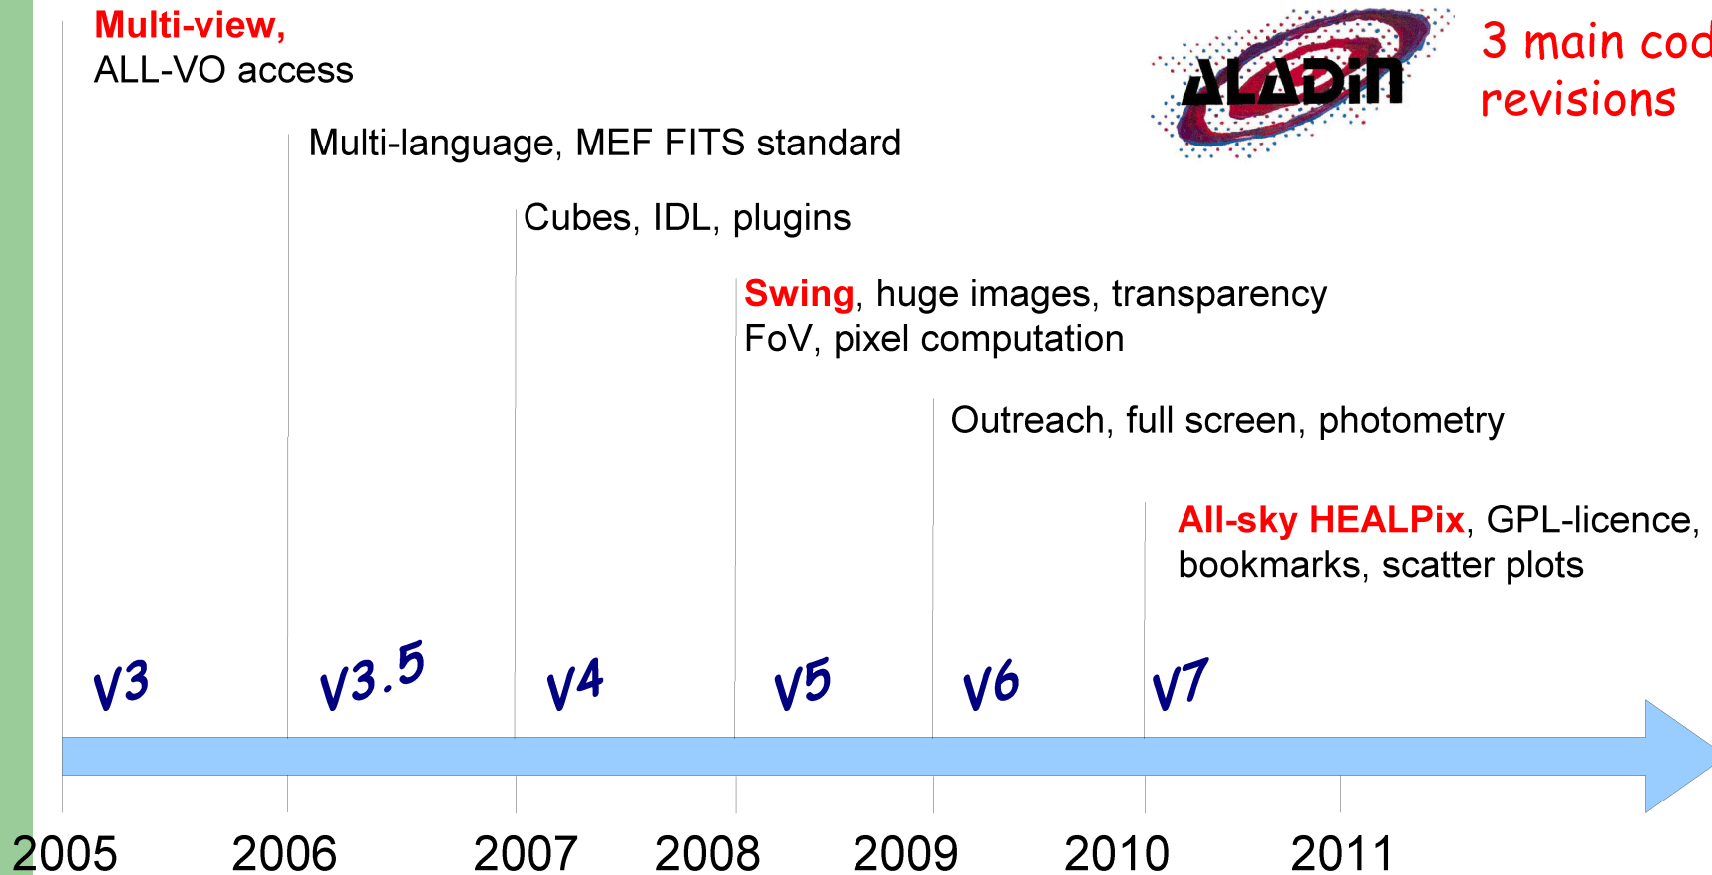

CADC
batch usage

Healpix alternative
vs classical access

Main collaborations

Main code evolutions

3 main code revisions

Specific Aladin servers at CDS

Historically : Aladin image server
=> Objectivity data base on a Sun

+ Simbad
+ Vizier

2010 : Simbad fast access

2011 : 2 mirrored HEALPix servers (2 x
linux/30TB)

+ 3 computation machines (3 x linux/12TB)

New paradigm with
HEALPix all-sky mode

Next steps...

- Continue data all-sky/wide-field integration (pixels, catalogs, footprints)
- Prototyping + implementation of a « metadata » server (*evolution of the historical image data server*)
- Prototyping of a HTML5 Light client (*alternative to Aladin applet – ie inside the Web navigator*)