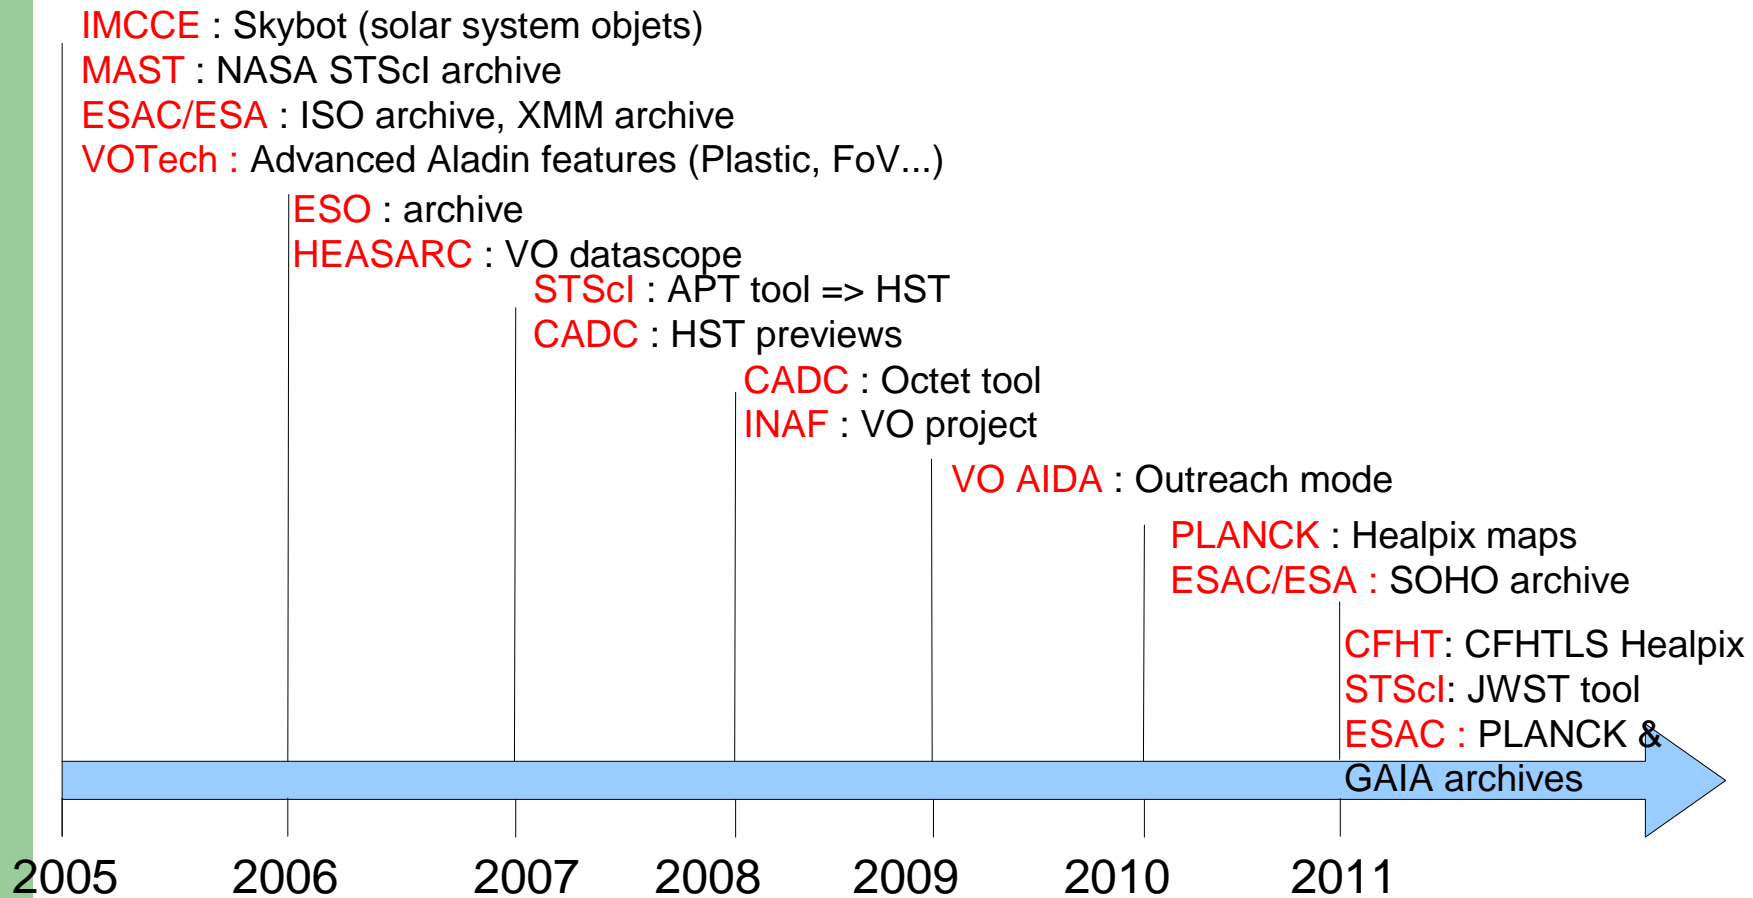

2010 : Simbad fast access

2011 : 2 mirrored HEALPix servers (2 x
linux/30TB)

+ 3 computation machines (3 x linux/12TB)

New paradigm with
HEALPix all-sky mode

Main collaborations

Next steps...

- Continue data all-sky/wide-field integration (pixels, catalogs, footprints)
- Prototyping + implementation of a « metadata » server (*evolution of the historical image data server*)
- Prototyping of a HTML5 Light client (*alternative to Aladin applet – ie inside the Web navigator*)