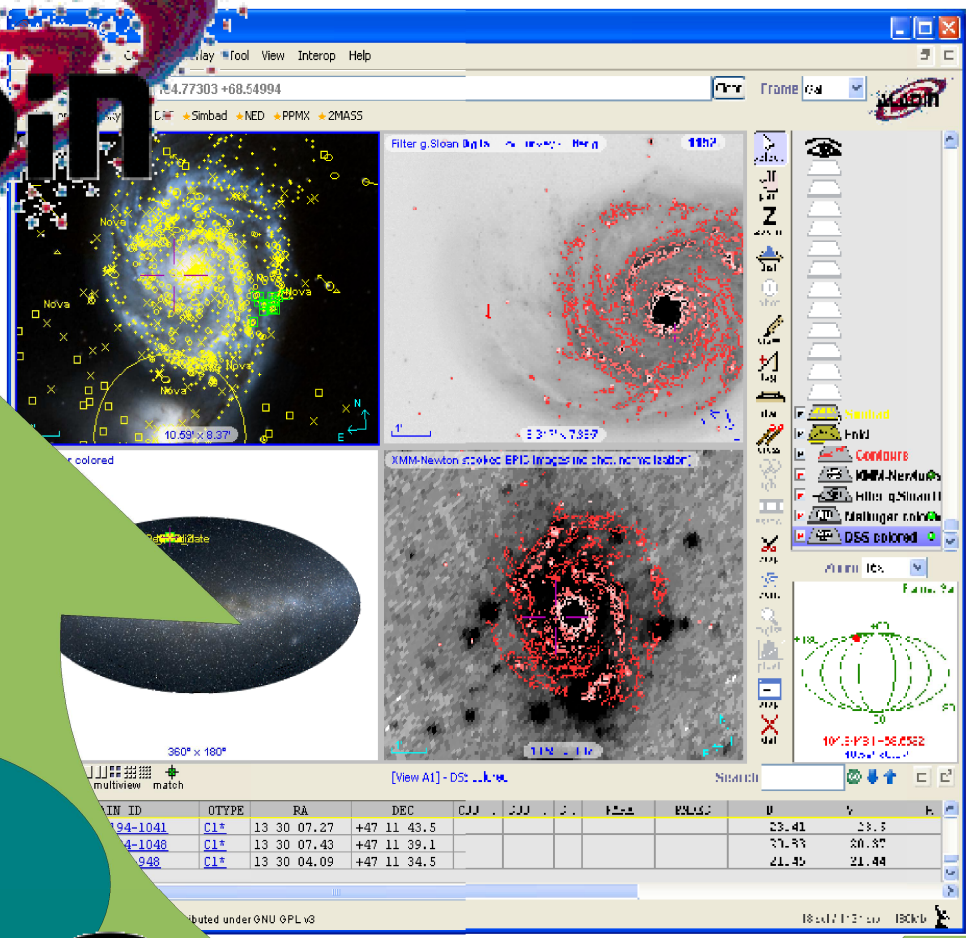

The logo for ALADIN features the word "ALADIN" in a bold, black, sans-serif font. The text is centered and overlaid on a dark blue horizontal bar. Behind the bar and text is a stylized, swirling graphic composed of red and blue lines, surrounded by a cloud of small red and blue dots. The entire graphic is set against a white background with a green decorative element in the top-left corner.

ALADIN

Pierre Fernique

CDS council – June 2011

Service description

« *Aladin has become the astronomical reference software dedicated to the integration, visualization and manipulation of images and catalogues provided by most of astronomical data servers in the world (CDS, ESO, ESA, NASA, CADC,...) »*

ALADIN

EDS
 SIMBAD
 All vizieR
 Aladin images

Remote
 CADC
 MAST
 NED
 SkyBot
 SkyView
 UKIDSS

File

- Image
 - Optical
 - Halpha
 - CO
 - IR
 - Radio
 - Infrared
 - IRAC1 - 3.6mu (GLIMPSE, CSD, Taurus)
 - IRAC2 - 4.5mu (GLIMPSE, CSD, Taurus)
 - IRAC3 - 5.8mu (GLIMPSE, CSD, Taurus)
 - IRAC4 - 8.0mu (GLIMPSE, CSD, Taurus)
 - MIPS1 - 24mu (MIPSGAL, CSD, Taurus)
- DIRBE
- 2MASS (DPAC/NASA)
- IRAS
- X
- Progressive catalog
- Density map