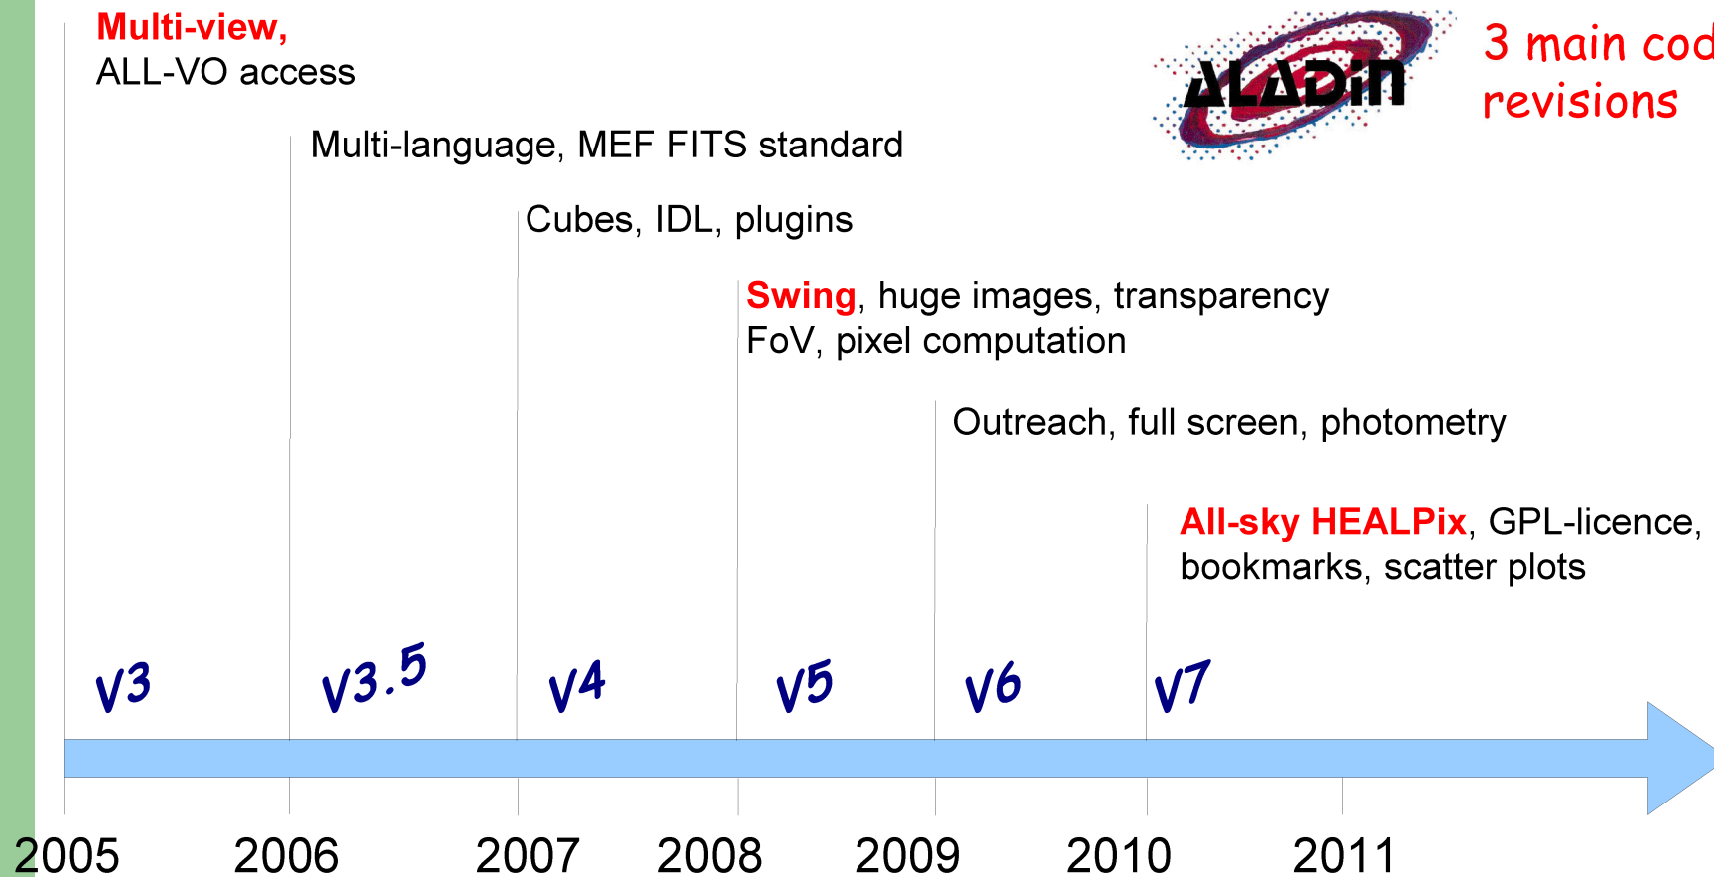

Main code evolutions

3 main code revisions